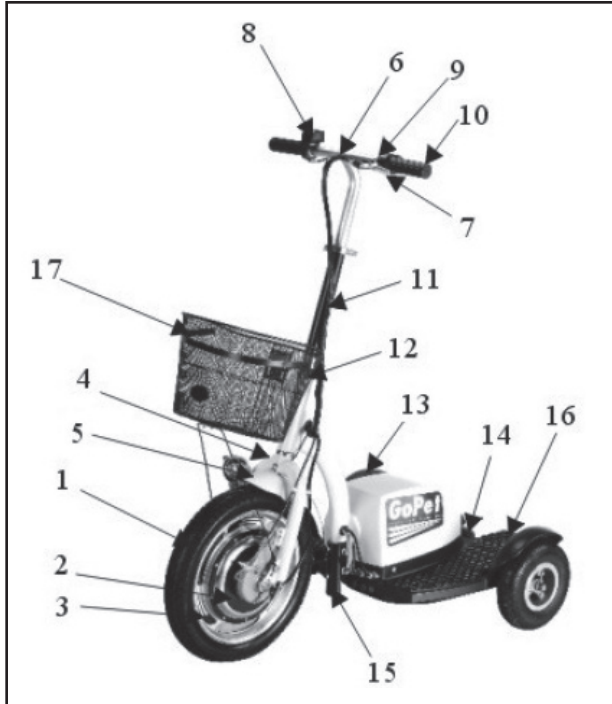

Get in on the Action!

Warehouse/Industrial

Police/Security

College Campus

Hospitality/Conventions

RV Owners

Recreational

Get your life in motion... with GoPet™

Introducing **GoPet**, the electric vehicle that will get your customers moving efficiently, economically, quietly and safely...with a lot of fun and excitement. With speeds up to 16 mph and a range of 25 miles per charge, the **GoPet** is the new personal electric transportation choice for customers looking for an easy-to-ride, earth-friendly alternative to cars and other gas powered vehicles.

Introducing the GoPet!

1. Front Wheel
2. Motor
3. Drum Brake
4. Front Fork
5. Front Fender
6. Handlebar
7. Brake Lever
8. Thumb Throttle
9. Red Button for Head Light
10. Green Button for Horn
11. Handlebar Tube
12. Handlebar Tube Clamp
13. Rear Wheels
14. Rear Safety Wheel
15. Ignition Key
16. Power Connection Plug
17. Basket (optional)

FEATURES:

- **SPEED:** Up to 16 mph* ■ **RANGE:** Up to 25 miles*
 - **DRIVING SYSTEM:** Powerful 48 volt front hub drive system built into the wheel front
 - **CHARGING TIME:** 4-6 hours for pennies
 - **BATTERY:** 48 Volt, 14 AH sealed battery
 - **BATTERY CHARGER:** 110 volt smart charger, UL listed
 - **TIRES:** Front 16 x 2.5" and rear pneumatic 10 x 3.5"
 - **SIZE:** 40"L x 26.8"W x 57"H ■ **WEIGHT:** 93 lbs
 - **INCLUDES:** Headlight, taillight and horn (Basket is optional)
- *Range will vary significantly depending on hill grade, speed and rider weight.*