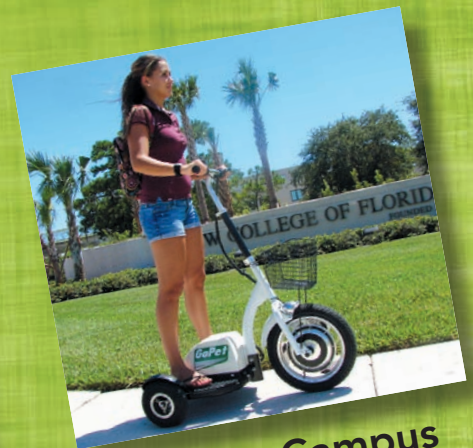

Get in on the Action!

Warehouse/Industrial

Police/Security

College Campus

Hospitality/Conventions

RV Owners

Recreational

Get your life in motion... with GoPet™

Introducing **GoPet**, the electric vehicle that will get your customers moving efficiently, economically, quietly and safely...with a lot of fun and excitement. With speeds up to 16 mph and a range of 25 miles per charge, the **GoPet** is the new personal electric transportation choice for customers looking for an easy-to-ride, earth-friendly alternative to cars and other gas powered vehicles.

Customers for GoPet include: transportation in Warehouses, for Police and Security, around the College Campus, Resorts, Tour Companies, Urban Commuters, RV Owners... and anyone looking for fun!

Finally, a Personal Transporter that's Economical, Efficient, and Easy to Use!

FEATURES:

- **SPEED:** Up to 16 mph* ■ **RANGE:** Up to 25 miles*
 - **DRIVING SYSTEM:** Powerful 48 volt front hub drive system built into the wheel front
 - **CHARGING TIME:** 4-6 hours for pennies
 - **BATTERY:** 48 Volt, 14 AH sealed battery
 - **BATTERY CHARGER:** 110 volt smart charger, UL listed
 - **TIRES:** Front 16 x 2.5" and rear pneumatic 10 x 3.5"
 - **SIZE:** 40"L x 26.8"W x 57"H ■ **WEIGHT:** 93 lbs
 - **INCLUDES:** Headlight, taillight and horn (Basket is optional)
- *Range will vary significantly depending on hill grade, speed and rider weight.*